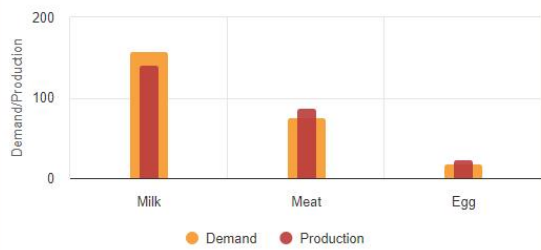

Special Bulletin

Vaccine & Disease >

**Rainfall Alert**

0 Locations

**Heat Wave Alert**

0 Locations

**Cold Wave Alert**

0 Locations

**THI Alert**

0 Locations

Livestock and Poultry Contribution in GDP

Demand and Production (2022-23)

THI Forecast for Ruminant over Bangladesh

Legend: No Stress (Green), Mild Stress (Yellow), Severe Stress (Orange), Very Severe Stress (Red), Extremely Severe Stress (Dark Red)